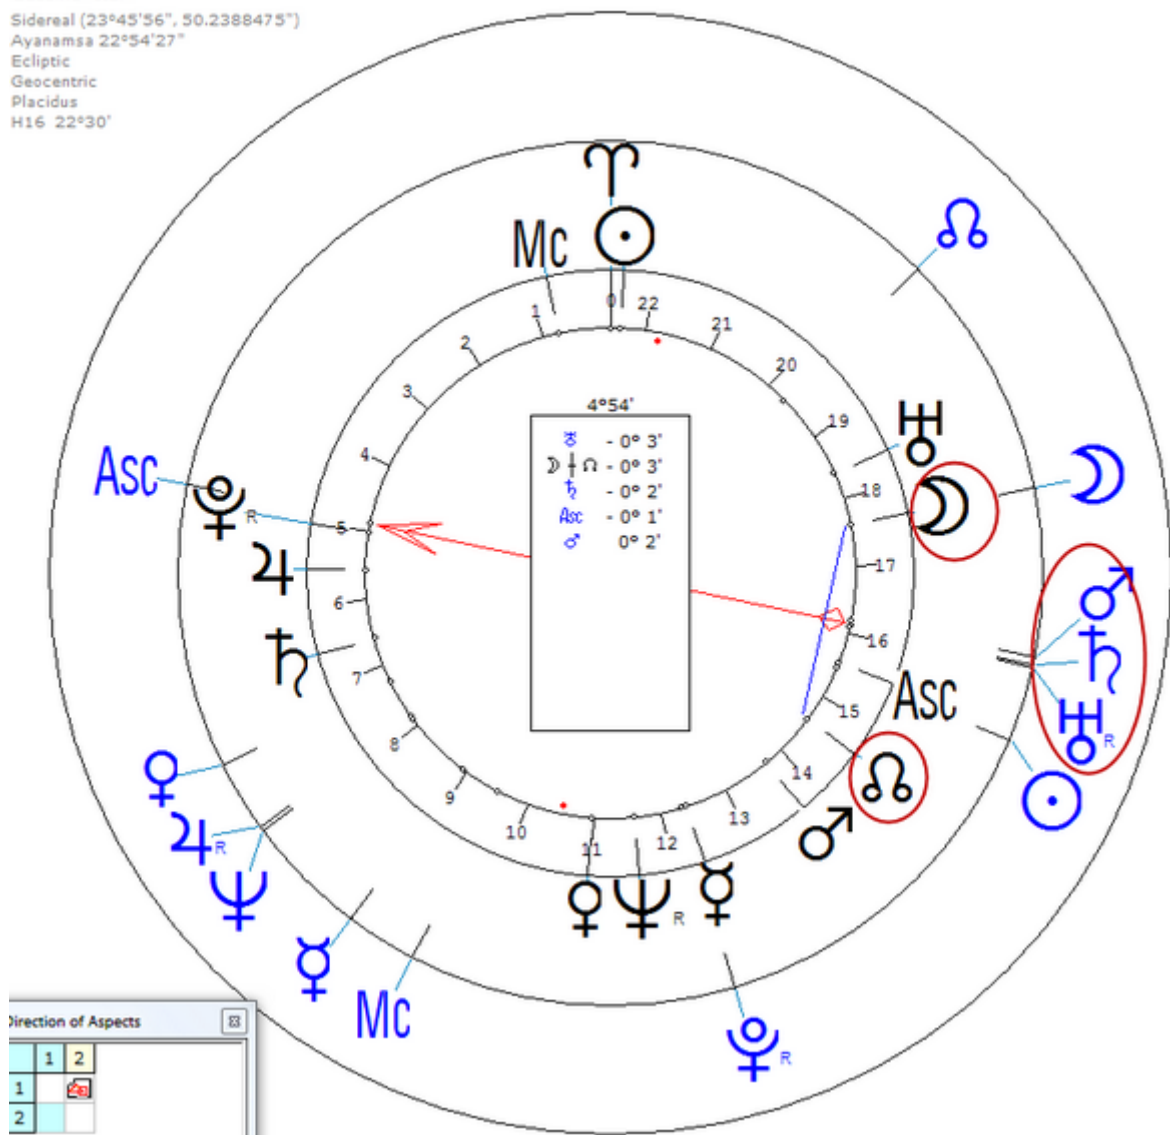

Ter Braak, Menno

26 January 1902 at 07:00 (= 07:00 AM)Eibergen, Netherlands, 52n06, 6e39

Dutch modernist author.

https://www.astro.com/astro-databank/Ter_Braak,_Menno

Death by Suicide 14 May 1940 at 10:30 PM in Den Haag (Assisted suicide, sedative and poison)